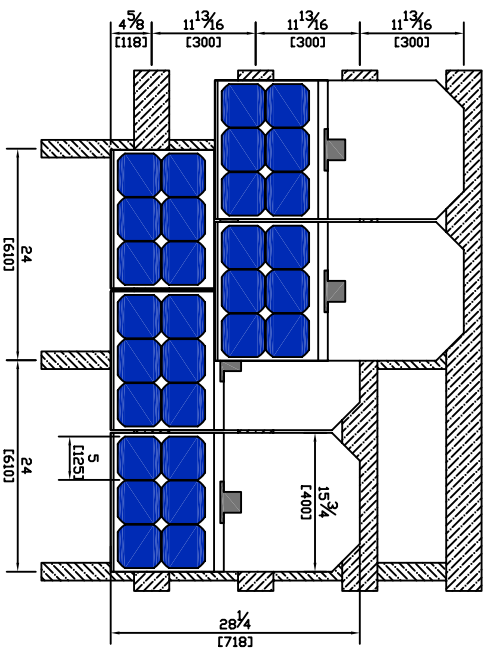

# 5" vs 6" Cell Sunslate Roof Layout

TITLE	DATE	SCALE	DESIGNER	SHEET
125 and 156 mm. Cell Sunslates Roof Layout Comparison	17 Jan 06	N/A	MG Courtney	-
Sunslates Installation		Atlantis Energy Systems 7 Industry Street Poughkeepsie, NY 12603 (845) 486-4052		