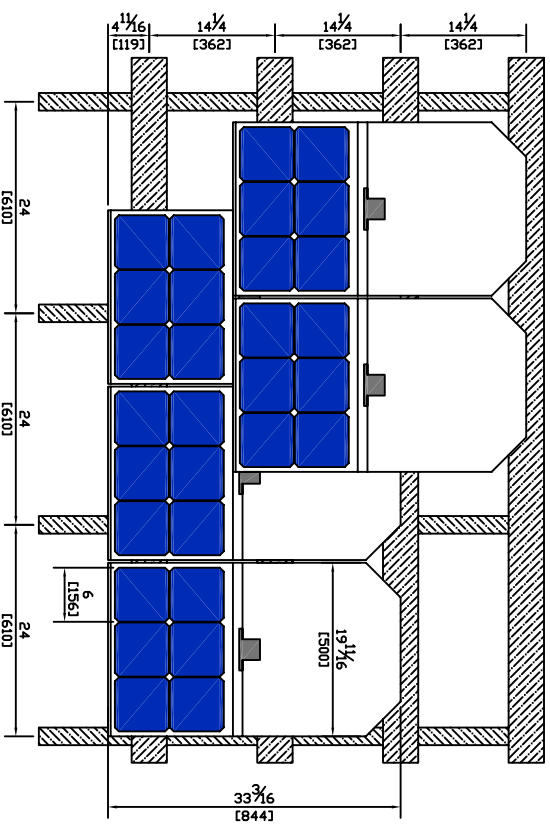

# 5" vs 6" Cell Sunslate Roof Layout

TITLE	DATE	SCALE	DESIGNER	SHEET
125 and 156 mm. Cell Sunslates Roof Layout Comparison	17 Jan 06	N/A	MG Courtney	-
Sunslates Installation		Atlantis Energy Systems 7 Industry Street Poughkeepsie, NY 12603 (845) 486-4052		